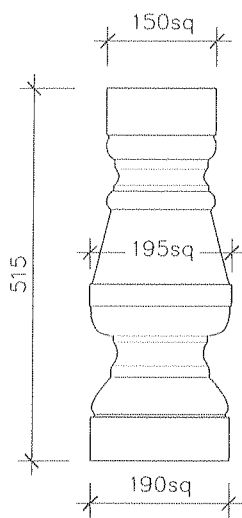

SB18 500 SPANISH PLAIN

SCALE: 1:10

COLONIAL SANDSTONE PRODUCTS PTY LTD

SANDSTONE BALUSTRADE (S.B)

SB19 COLONIAL 800

SB20 760 ROMAN STRAIGHT

SB21 675 SQ FLUTED

SB 22 760 MEXICAN

SB 23 500 MEXICAN

SB 24 340 SPANISH FANCY

SCALE: 1:10

COLONIAL SANDSTONE PRODUCTS PTY LTD

SANDSTONE BALUSTRADE (S.B)

SB 25

SB 26

SB 27

SB 28

SB 29

SB 30

SCALE: 1:10

COLONIAL SANDSTONE PRODUCTS PTY LTD

SANDSTONE BALUSTRADE (S.B)

SB 34
SCALE: 1:10

EXAMPLE OF BALUSTRADE USAGE
SCALE: NOT TO SCALE