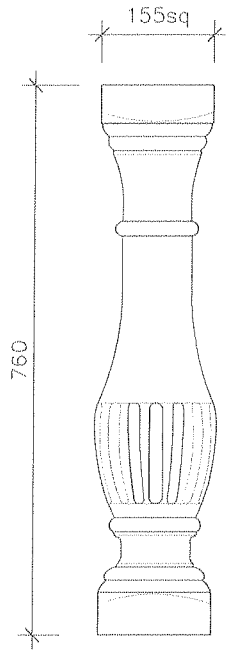

COLONIAL SANDSTONE PRODUCTS PTY LTD

SANDSTONE BALUSTRADE (S.B)

SB1 760 SQ FRENCH

SB2 505 SQ FRENCH

SB3 347 SQ FRENCH

SB4 760 SQ FLUTED
SCALE: 1:10

SB5 330 SQ NEW
ROMAN STRAIGHT

SB6 765
MEDITERRANEAN

COLONIAL SANDSTONE PRODUCTS PTY LTD

SANDSTONE BALUSTRADE (S.B)

SB7 760 SPANISH PLAIN

SB8 500 SPANISH PLAIN

SB9 327 SPANISH PLAIN

SB10 760 SPANISH FANCY

SB11 677 SPANISH FANCY

SB12 420 SPANISH FANCY

SCALE: 1:10

COLONIAL SANDSTONE PRODUCTS PTY LTD

SANDSTONE BALUSTRADE (S.B)

SB13 760 ROMAN FANCY

SB14 685 ROMAN FANCY

SB15 590 ROMAN FANCY

SB16 680 SPANISH PLAIN

SB17 677 SPANISH PLAIN

SB18 500 SPANISH PLAIN

SCALE: 1:10

COLONIAL SANDSTONE PRODUCTS PTY LTD

SANDSTONE BALUSTRADE (S.B)

SB19 COLONIAL 800

SB20 760 ROMAN STRAIGHT

SB21 675 SQ FLUTED

SB 22 760 MEXICAN