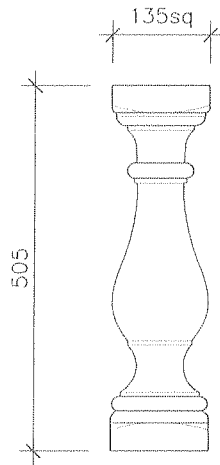

SB5 330 SQ NEW
ROMAN STRAIGHT

SB8 500 SPANISH PLAIN