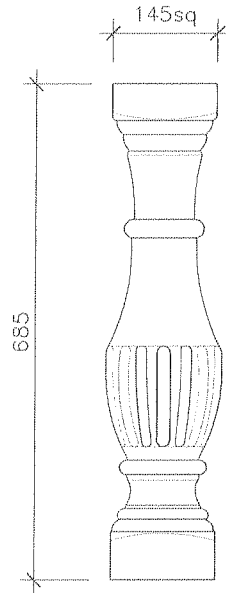

COLONIAL SANDSTONE PRODUCTS PTY LTD

SANDSTONE BALUSTRADE (S.B)

SB1 760 SQ FRENCH

SB2 505 SQ FRENCH

SB3 347 SQ FRENCH

SB4 760 SQ FLUTED
SCALE: 1:10

SB5 330 SQ NEW
ROMAN STRAIGHT

SB6 765
MEDITERRANEAN

COLONIAL SANDSTONE PRODUCTS PTY LTD

SANDSTONE BALUSTRADE (S.B)

SB7 760 SPANISH PLAIN

SB8 500 SPANISH PLAIN

SB9 327 SPANISH PLAIN

SB10 760 SPANISH FANCY

SB11 677 SPANISH FANCY

SB12 420 SPANISH FANCY

SCALE: 1:10

COLONIAL SANDSTONE PRODUCTS PTY LTD

SANDSTONE BALUSTRADE (S.B)

SB13 760 ROMAN FANCY

SB14 685 ROMAN FANCY

SB15 590 ROMAN FANCY

SB16 680 SPANISH PLAIN

SB17 677 SPANISH PLAIN

SB18 500 SPANISH PLAIN

SCALE: 1:10

COLONIAL SANDSTONE PRODUCTS PTY LTD

SANDSTONE BALUSTRADE (S.B)

SB19 COLONIAL 800

SB20 760 ROMAN STRAIGHT

SB21 675 SQ FLUTED

SB 22 760 MEXICAN