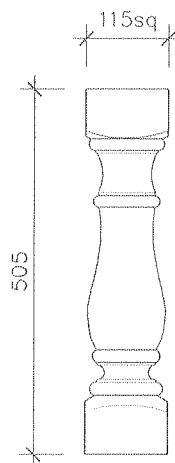

COLONIAL SANDSTONE PRODUCTS PTY LTD

SANDSTONE BALUSTRADE (S.B)

SB1 760 SQ FRENCH

SB2 505 SQ FRENCH

SB3 347 SQ FRENCH

SB4 760 SQ FLUTED
SCALE: 1:10

SB5 330 SQ NEW
ROMAN STRAIGHT

SB6 765
MEDITERRANEAN

SCALE: 1:10

COLONIAL SANDSTONE PRODUCTS PTY LTD

SANDSTONE BALUSTRADE (S.B)

SB13 760 ROMAN FANCY

SB14 685 ROMAN FANCY

SB15 590 ROMAN FANCY

SB16 680 SPANISH PLAIN

SB17 677 SPANISH PLAIN

SB18 500 SPANISH PLAIN

SCALE: 1:10

COLONIAL SANDSTONE PRODUCTS PTY LTD

SANDSTONE BALUSTRADE (S.B)

SB19 COLONIAL 800

SB20 760 ROMAN STRAIGHT

SB21 675 SQ FLUTED

SB 22 760 MEXICAN