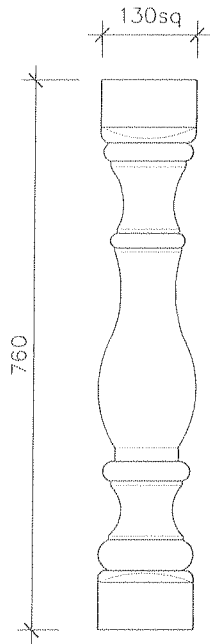

COLONIAL SANDSTONE PRODUCTS PTY LTD

SANDSTONE BALUSTRADE (S.B)

SB1 760 SQ FRENCH

SB2 505 SQ FRENCH

SB3 347 SQ FRENCH

SB4 760 SQ FLUTED
SCALE: 1:10

SB5 330 SQ NEW
ROMAN STRAIGHT

SB6 765
MEDITERRANEAN

COLONIAL SANDSTONE PRODUCTS PTY LTD

SANDSTONE BALUSTRADE (S.B)

SB7 760 SPANISH PLAIN

SB8 500 SPANISH PLAIN

SB9 327 SPANISH PLAIN

SB10 760 SPANISH FANCY

SB11 677 SPANISH FANCY

SB12 420 SPANISH FANCY

SCALE: 1:10

COLONIAL SANDSTONE PRODUCTS PTY LTD

SANDSTONE BALUSTRADE (S.B)

SB13 760 ROMAN FANCY

SB14 685 ROMAN FANCY

SB15 590 ROMAN FANCY

SB16 680 SPANISH PLAIN

SB17 677 SPANISH PLAIN

SB18 500 SPANISH PLAIN

SCALE: 1:10

COLONIAL SANDSTONE PRODUCTS PTY LTD

SANDSTONE BALUSTRADE (S.B)

SB19 COLONIAL 800

SB20 760 ROMAN STRAIGHT

SB21 675 SQ FLUTED

SB 22 760 MEXICAN