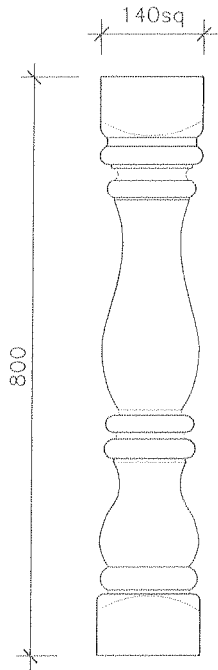

COLONIAL SANDSTONE PRODUCTS PTY LTD

SANDSTONE BALUSTRADE (S.B)

SB1 760 SQ FRENCH

SB2 505 SQ FRENCH

SB3 347 SQ FRENCH

SB4 760 SQ FLUTED
SCALE: 1:10

SB5 330 SQ NEW
ROMAN STRAIGHT

SB6 765
MEDITERRANEAN

SCALE: 1:10

COLONIAL SANDSTONE PRODUCTS PTY LTD

SANDSTONE BALUSTRADE (S.B)

SB13 760 ROMAN FANCY

SB14 685 ROMAN FANCY

SB15 590 ROMAN FANCY

SB16 680 SPANISH PLAIN

SB17 677 SPANISH PLAIN

SB18 500 SPANISH PLAIN

SCALE: 1:10

COLONIAL SANDSTONE PRODUCTS PTY LTD

SANDSTONE BALUSTRADE (S.B)

SB19 COLONIAL 800

SB20 760 ROMAN STRAIGHT

SB21 675 SQ FLUTED

SB 22 760 MEXICAN