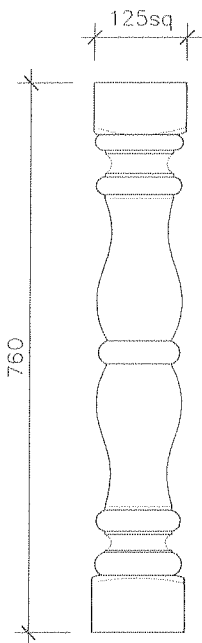

COLONIAL SANDSTONE PRODUCTS PTY LTD

SANDSTONE BALUSTRADE (S.B)

SB1 760 SQ FRENCH

SB2 505 SQ FRENCH

SB3 347 SQ FRENCH

SB4 760 SQ FLUTED
SCALE: 1:10

SB5 330 SQ NEW
ROMAN STRAIGHT

SB6 765
MEDITERRANEAN

SCALE: 1:10

COLONIAL SANDSTONE PRODUCTS PTY LTD

SANDSTONE BALUSTRADE (S.B)

SB13 760 ROMAN FANCY

SB14 685 ROMAN FANCY

SB15 590 ROMAN FANCY

SB16 680 SPANISH PLAIN

SB17 677 SPANISH PLAIN

SB18 500 SPANISH PLAIN

SCALE: 1:10

COLONIAL SANDSTONE PRODUCTS PTY LTD

SANDSTONE BALUSTRADE (S.B)

SB19 COLONIAL 800

SB20 760 ROMAN STRAIGHT

SB21 675 SQ FLUTED

SB 22 760 MEXICAN

SB 23 500 MEXICAN

SB 24 340 SPANISH FANCY

SCALE: 1:10

COLONIAL SANDSTONE PRODUCTS PTY LTD

SANDSTONE BALUSTRADE (S.B)

SB 25

SB 26

SB 27