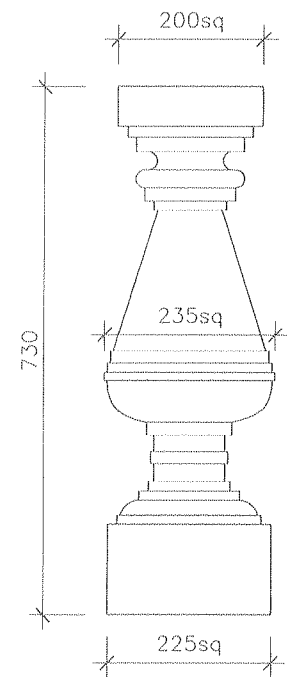

SB18 500 SPANISH PLAIN

SCALE: 1:10

COLONIAL SANDSTONE PRODUCTS PTY LTD

SANDSTONE BALUSTRADE (S.B)

SB19 COLONIAL 800

SB20 760 ROMAN STRAIGHT

SB21 675 SQ FLUTED

SB 22 760 MEXICAN

SB 23 500 MEXICAN

SB 24 340 SPANISH FANCY

SCALE: 1:10

COLONIAL SANDSTONE PRODUCTS PTY LTD

SANDSTONE BALUSTRADE (S.B)

SB 25

SB 26

SB 27

SB 28

SB 29

SB 30

SCALE: 1:10

COLONIAL SANDSTONE PRODUCTS PTY LTD

SANDSTONE BALUSTRADE (S.B)

SB 34
SCALE: 1:10

EXAMPLE OF BALUSTRADE USAGE
SCALE: NOT TO SCALE