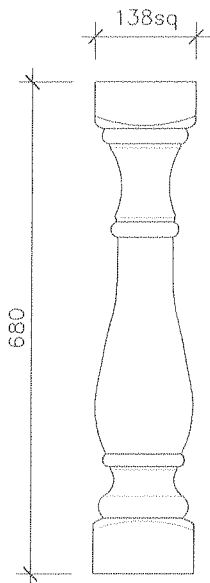

COLONIAL SANDSTONE PRODUCTS PTY LTD

SANDSTONE BALUSTRADE (S.B)

SB1 760 SQ FRENCH

SB2 505 SQ FRENCH

SB3 347 SQ FRENCH

SB4 760 SQ FLUTED
SCALE: 1:10

SB5 330 SQ NEW
ROMAN STRAIGHT

SB6 765
MEDITERRANEAN

SCALE: 1:10

COLONIAL SANDSTONE PRODUCTS PTY LTD

SANDSTONE BALUSTRADE (S.B)

SB13 760 ROMAN FANCY

SB14 685 ROMAN FANCY

SB15 590 ROMAN FANCY

SB16 680 SPANISH PLAIN

SB17 677 SPANISH PLAIN

SB18 500 SPANISH PLAIN

SCALE: 1:10

COLONIAL SANDSTONE PRODUCTS PTY LTD

SANDSTONE BALUSTRADE (S.B)

SB19 COLONIAL 800

SB20 760 ROMAN STRAIGHT

SB21 675 SQ FLUTED

SB 22 760 MEXICAN