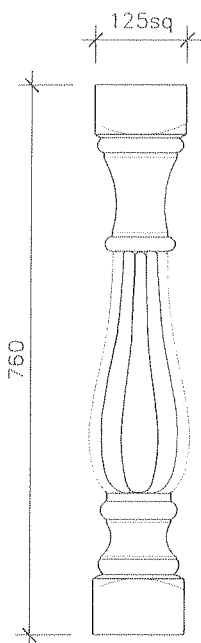

COLONIAL SANDSTONE PRODUCTS PTY LTD

SANDSTONE BALUSTRADE (S.B)

SB1 760 SQ FRENCH

SB2 505 SQ FRENCH

SB3 347 SQ FRENCH

SB4 760 SQ FLUTED
SCALE: 1:10

SB5 330 SQ NEW
ROMAN STRAIGHT

SB6 765
MEDITERRANEAN

COLONIAL SANDSTONE PRODUCTS PTY LTD

SANDSTONE BALUSTRADE (S.B)

SB7 760 SPANISH PLAIN

SB8 500 SPANISH PLAIN

SB9 327 SPANISH PLAIN

SB10 760 SPANISH FANCY

SB11 677 SPANISH FANCY

SB12 420 SPANISH FANCY

SCALE: 1:10

COLONIAL SANDSTONE PRODUCTS PTY LTD

SANDSTONE BALUSTRADE (S.B)

SB13 760 ROMAN FANCY

SB14 685 ROMAN FANCY

SB15 590 ROMAN FANCY

SB16 680 SPANISH PLAIN

SB17 677 SPANISH PLAIN

SB18 500 SPANISH PLAIN

SCALE: 1:10

COLONIAL SANDSTONE PRODUCTS PTY LTD

SANDSTONE BALUSTRADE (S.B)

SB19 COLONIAL 800

SB20 760 ROMAN STRAIGHT

SB21 675 SQ FLUTED

SB 22 760 MEXICAN