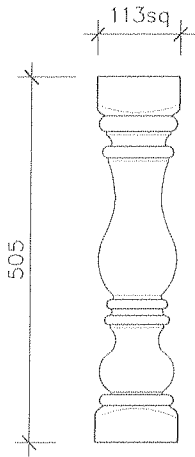

COLONIAL SANDSTONE PRODUCTS PTY LTD

SANDSTONE BALUSTRADE (S.B)

SB1 760 SQ FRENCH

SB2 505 SQ FRENCH

SB3 347 SQ FRENCH

SB4 760 SQ FLUTED
SCALE: 1:10

SB5 330 SQ NEW
ROMAN STRAIGHT

SB6 765
MEDITERRANEAN

SB18 500 SPANISH PLAIN

SCALE: 1:10

COLONIAL SANDSTONE PRODUCTS PTY LTD

SANDSTONE BALUSTRADE (S.B)

SB19 COLONIAL 800

SB20 760 ROMAN STRAIGHT

SB21 675 SQ FLUTED

SB 22 760 MEXICAN

SB 23 500 MEXICAN

SB 24 340 SPANISH FANCY

SCALE: 1:10

COLONIAL SANDSTONE PRODUCTS PTY LTD

SANDSTONE BALUSTRADE (S.B)

SB 25

SB 26

SB 27

SB 28

SB 29

SB 30

SCALE: 1:10

COLONIAL SANDSTONE PRODUCTS PTY LTD

SANDSTONE BALUSTRADE (S.B)

SB 34
SCALE: 1:10

EXAMPLE OF BALUSTRADE USAGE
SCALE: NOT TO SCALE