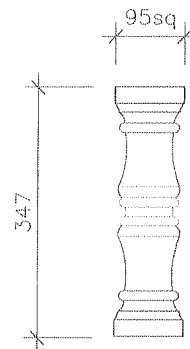

COLONIAL SANDSTONE PRODUCTS PTY LTD

SANDSTONE BALUSTRADE (S.B)

SB1 760 SQ FRENCH

SB2 505 SQ FRENCH

SB3 347 SQ FRENCH

SB4 760 SQ FLUTED
SCALE: 1:10

SB5 330 SQ NEW
ROMAN STRAIGHT

SB6 765
MEDITERRANEAN

SB18 500 SPANISH PLAIN

SCALE: 1:10

COLONIAL SANDSTONE PRODUCTS PTY LTD

SANDSTONE BALUSTRADE (S.B)

SB19 COLONIAL 800

SB20 760 ROMAN STRAIGHT

SB21 675 SQ FLUTED

SB 22 760 MEXICAN