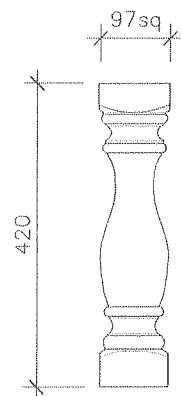

COLONIAL SANDSTONE PRODUCTS PTY LTD

SANDSTONE BALUSTRADE (S.B)

SB1 760 SQ FRENCH

SB2 505 SQ FRENCH

SB3 347 SQ FRENCH

SB4 760 SQ FLUTED
SCALE: 1:10

SB5 330 SQ NEW
ROMAN STRAIGHT

SB6 765
MEDITERRANEAN

SCALE: 1:10

COLONIAL SANDSTONE PRODUCTS PTY LTD

SANDSTONE BALUSTRADE (S.B)

SB13 760 ROMAN FANCY

SB14 685 ROMAN FANCY

SB15 590 ROMAN FANCY

SB16 680 SPANISH PLAIN

SB17 677 SPANISH PLAIN

SB18 500 SPANISH PLAIN

SCALE: 1:10

COLONIAL SANDSTONE PRODUCTS PTY LTD

SANDSTONE BALUSTRADE (S.B)

SB19 COLONIAL 800

SB20 760 ROMAN STRAIGHT

SB21 675 SQ FLUTED

SB 22 760 MEXICAN