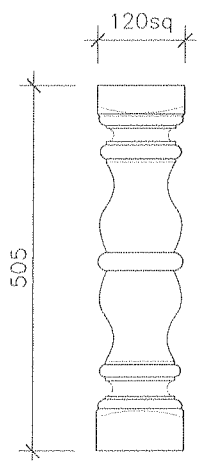

SB18 500 SPANISH PLAIN

SCALE: 1:10

COLONIAL SANDSTONE PRODUCTS PTY LTD

SANDSTONE BALUSTRADE (S.B)

SB19 COLONIAL 800

SB20 760 ROMAN STRAIGHT

SB21 675 SQ FLUTED

SB 22 760 MEXICAN