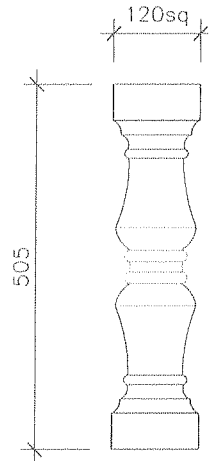

COLONIAL SANDSTONE PRODUCTS PTY LTD

SANDSTONE BALUSTRADE (S.B)

SB1 760 SQ FRENCH

SB2 505 SQ FRENCH

SB3 347 SQ FRENCH

SB4 760 SQ FLUTED
SCALE: 1:10

SB5 330 SQ NEW
ROMAN STRAIGHT

SB6 765
MEDITERRANEAN

SB18 500 SPANISH PLAIN

SCALE: 1:10

COLONIAL SANDSTONE PRODUCTS PTY LTD

SANDSTONE BALUSTRADE (S.B)

SB19 COLONIAL 800

SB20 760 ROMAN STRAIGHT

SB21 675 SQ FLUTED

SB 22 760 MEXICAN

SB 23 500 MEXICAN

SB 24 340 SPANISH FANCY

SCALE: 1:10

COLONIAL SANDSTONE PRODUCTS PTY LTD

SANDSTONE BALUSTRADE (S.B)

SB 25

SB 26

SB 27