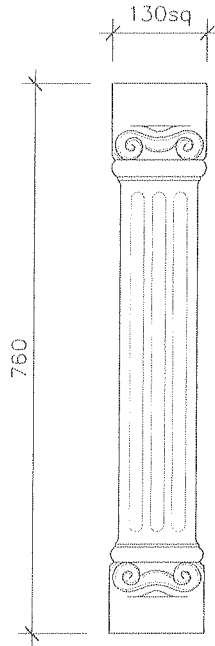

COLONIAL SANDSTONE PRODUCTS PTY LTD

SANDSTONE BALUSTRADE (S.B)

SB1 760 SQ FRENCH

SB2 505 SQ FRENCH

SB3 347 SQ FRENCH

SB4 760 SQ FLUTED
SCALE: 1:10

SB5 330 SQ NEW
ROMAN STRAIGHT

SB6 765
MEDITERRANEAN

SCALE: 1:10

COLONIAL SANDSTONE PRODUCTS PTY LTD

SANDSTONE BALUSTRADE (S.B)

SB13 760 ROMAN FANCY

SB14 685 ROMAN FANCY

SB15 590 ROMAN FANCY

SB16 680 SPANISH PLAIN

SB17 677 SPANISH PLAIN

SB18 500 SPANISH PLAIN

SCALE: 1:10

COLONIAL SANDSTONE PRODUCTS PTY LTD

SANDSTONE BALUSTRADE (S.B)

SB19 COLONIAL 800

SB20 760 ROMAN STRAIGHT

SB21 675 SQ FLUTED

SB 22 760 MEXICAN

SB 23 500 MEXICAN

SB 24 340 SPANISH FANCY

SCALE: 1:10

COLONIAL SANDSTONE PRODUCTS PTY LTD

SANDSTONE BALUSTRADE (S.B)

SB 25

SB 26

SB 27