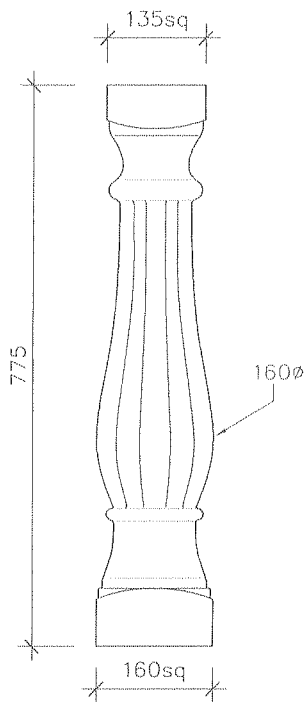

COLONIAL SANDSTONE PRODUCTS PTY LTD

SANDSTONE BALUSTRADE (S.B)

SB1 760 SQ FRENCH

SB2 505 SQ FRENCH

SB3 347 SQ FRENCH

SB4 760 SQ FLUTED
SCALE: 1:10

SB5 330 SQ NEW
ROMAN STRAIGHT

SB6 765
MEDITERRANEAN

SB18 500 SPANISH PLAIN

SCALE: 1:10

COLONIAL SANDSTONE PRODUCTS PTY LTD

SANDSTONE BALUSTRADE (S.B)

SB19 COLONIAL 800

SB20 760 ROMAN STRAIGHT

SB21 675 SQ FLUTED

SB 22 760 MEXICAN

SB 23 500 MEXICAN

SB 24 340 SPANISH FANCY

SCALE: 1:10

COLONIAL SANDSTONE PRODUCTS PTY LTD

SANDSTONE BALUSTRADE (S.B)

SB 25

SB 26

SB 27

SB 28

SB 29

SB 30

SCALE: 1:10

COLONIAL SANDSTONE PRODUCTS PTY LTD

SANDSTONE BALUSTRADE (S.B)

SB 34
SCALE: 1:10

EXAMPLE OF BALUSTRADE USAGE
SCALE: NOT TO SCALE