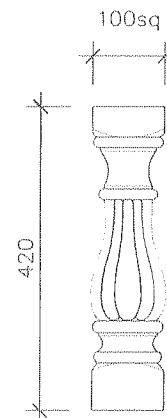

SB12 420 SPANISH FANCY

SCALE: 1:10