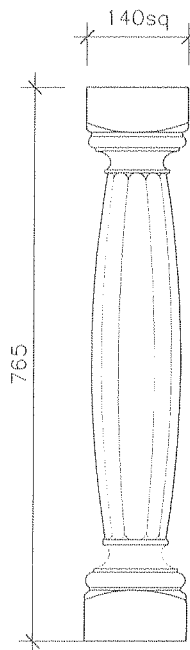

COLONIAL SANDSTONE PRODUCTS PTY LTD

SANDSTONE BALUSTRADE (S.B)

SB1 760 SQ FRENCH

SB2 505 SQ FRENCH

SB3 347 SQ FRENCH

SB4 760 SQ FLUTED
SCALE: 1:10

SB5 330 SQ NEW
ROMAN STRAIGHT

SB6 765
MEDITERRANEAN

COLONIAL SANDSTONE PRODUCTS PTY LTD

SANDSTONE BALUSTRADE (S.B)

SB7 760 SPANISH PLAIN

SB8 500 SPANISH PLAIN

SB9 327 SPANISH PLAIN

SB10 760 SPANISH FANCY

SB11 677 SPANISH FANCY

SB12 420 SPANISH FANCY

SCALE: 1:10

COLONIAL SANDSTONE PRODUCTS PTY LTD

SANDSTONE BALUSTRADE (S.B)

SB13 760 ROMAN FANCY

SB14 685 ROMAN FANCY

SB15 590 ROMAN FANCY

SB16 680 SPANISH PLAIN

SB17 677 SPANISH PLAIN

SB18 500 SPANISH PLAIN

SCALE: 1:10

COLONIAL SANDSTONE PRODUCTS PTY LTD

SANDSTONE BALUSTRADE (S.B)

SB19 COLONIAL 800

SB20 760 ROMAN STRAIGHT

SB21 675 SQ FLUTED

SB 22 760 MEXICAN