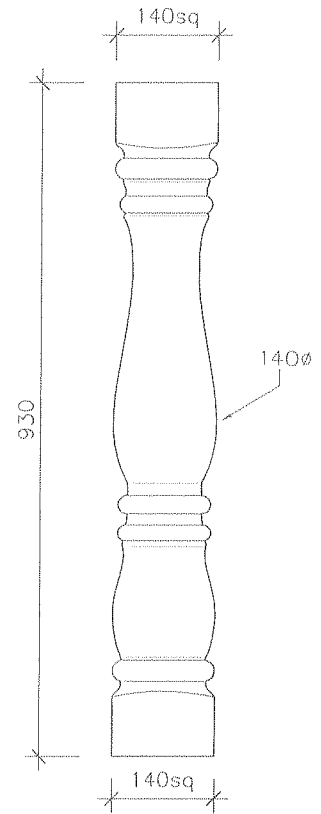

COLONIAL SANDSTONE PRODUCTS PTY LTD

SANDSTONE BALUSTRADE (S.B)

SB1 760 SQ FRENCH

SB2 505 SQ FRENCH

SB3 347 SQ FRENCH

SB4 760 SQ FLUTED
SCALE: 1:10

SB5 330 SQ NEW
ROMAN STRAIGHT

SB6 765
MEDITERRANEAN

SB18 500 SPANISH PLAIN

SCALE: 1:10

COLONIAL SANDSTONE PRODUCTS PTY LTD

SANDSTONE BALUSTRADE (S.B)

SB19 COLONIAL 800

SB20 760 ROMAN STRAIGHT

SB21 675 SQ FLUTED

SB 22 760 MEXICAN

SB 23 500 MEXICAN

SB 24 340 SPANISH FANCY

SCALE: 1:10

COLONIAL SANDSTONE PRODUCTS PTY LTD

SANDSTONE BALUSTRADE (S.B)

SB 25

SB 26

SB 27

SB 28

SB 29

SB 30

SCALE: 1:10

COLONIAL SANDSTONE PRODUCTS PTY LTD

SANDSTONE BALUSTRADE (S.B)

SB 34
SCALE: 1:10

EXAMPLE OF BALUSTRADE USAGE
SCALE: NOT TO SCALE