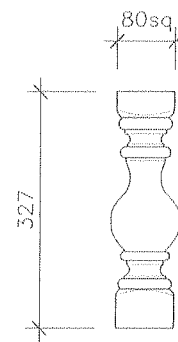

SB6 765
MEDITERRANEAN

SB9 327 SPANISH PLAIN