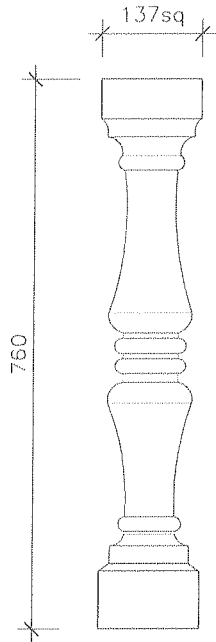

COLONIAL SANDSTONE PRODUCTS PTY LTD

SANDSTONE BALUSTRADE (S.B)

SB1 760 SQ FRENCH

SB2 505 SQ FRENCH

SB3 347 SQ FRENCH

SB4 760 SQ FLUTED
SCALE: 1:10

SB5 330 SQ NEW
ROMAN STRAIGHT

SB6 765
MEDITERRANEAN

SCALE: 1:10

COLONIAL SANDSTONE PRODUCTS PTY LTD

SANDSTONE BALUSTRADE (S.B)

SB13 760 ROMAN FANCY

SB14 685 ROMAN FANCY

SB15 590 ROMAN FANCY

SB16 680 SPANISH PLAIN

SB17 677 SPANISH PLAIN

SB18 500 SPANISH PLAIN

SCALE: 1:10

COLONIAL SANDSTONE PRODUCTS PTY LTD

SANDSTONE BALUSTRADE (S.B)

SB19 COLONIAL 800

SB20 760 ROMAN STRAIGHT

SB21 675 SQ FLUTED

SB 22 760 MEXICAN

SB 23 500 MEXICAN

SB 24 340 SPANISH FANCY

SCALE: 1:10

COLONIAL SANDSTONE PRODUCTS PTY LTD

SANDSTONE BALUSTRADE (S.B)

SB 25

SB 26

SB 27