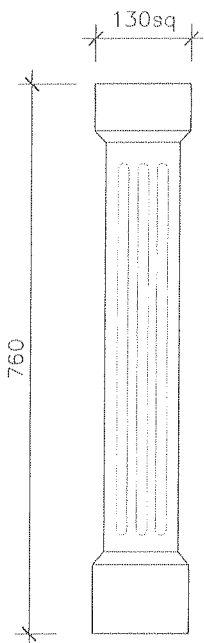

COLONIAL SANDSTONE PRODUCTS PTY LTD

SANDSTONE BALUSTRADE (S.B)

SB1 760 SQ FRENCH

SB2 505 SQ FRENCH

SB3 347 SQ FRENCH

SB4 760 SQ FLUTED
SCALE: 1:10

SB5 330 SQ NEW
ROMAN STRAIGHT

SB6 765
MEDITERRANEAN

SCALE: 1:10

COLONIAL SANDSTONE PRODUCTS PTY LTD

SANDSTONE BALUSTRADE (S.B)

SB13 760 ROMAN FANCY

SB14 685 ROMAN FANCY

SB15 590 ROMAN FANCY

SB16 680 SPANISH PLAIN

SB17 677 SPANISH PLAIN

SB18 500 SPANISH PLAIN

SCALE: 1:10

COLONIAL SANDSTONE PRODUCTS PTY LTD

SANDSTONE BALUSTRADE (S.B)

SB19 COLONIAL 800

SB20 760 ROMAN STRAIGHT

SB21 675 SQ FLUTED

SB 22 760 MEXICAN

SB 23 500 MEXICAN

SB 24 340 SPANISH FANCY

SCALE: 1:10

COLONIAL SANDSTONE PRODUCTS PTY LTD

SANDSTONE BALUSTRADE (S.B)

SB 25

SB 26

SB 27