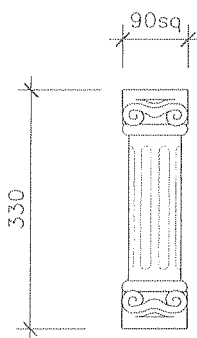

COLONIAL SANDSTONE PRODUCTS PTY LTD

SANDSTONE BALUSTRADE (S.B)

SB1 760 SQ FRENCH

SB2 505 SQ FRENCH

SB3 347 SQ FRENCH

SB4 760 SQ FLUTED
SCALE: 1:10

SB5 330 SQ NEW
ROMAN STRAIGHT

SB6 765
MEDITERRANEAN

SB18 500 SPANISH PLAIN

SCALE: 1:10

COLONIAL SANDSTONE PRODUCTS PTY LTD

SANDSTONE BALUSTRADE (S.B)

SB19 COLONIAL 800

SB20 760 ROMAN STRAIGHT

SB21 675 SQ FLUTED

SB 22 760 MEXICAN