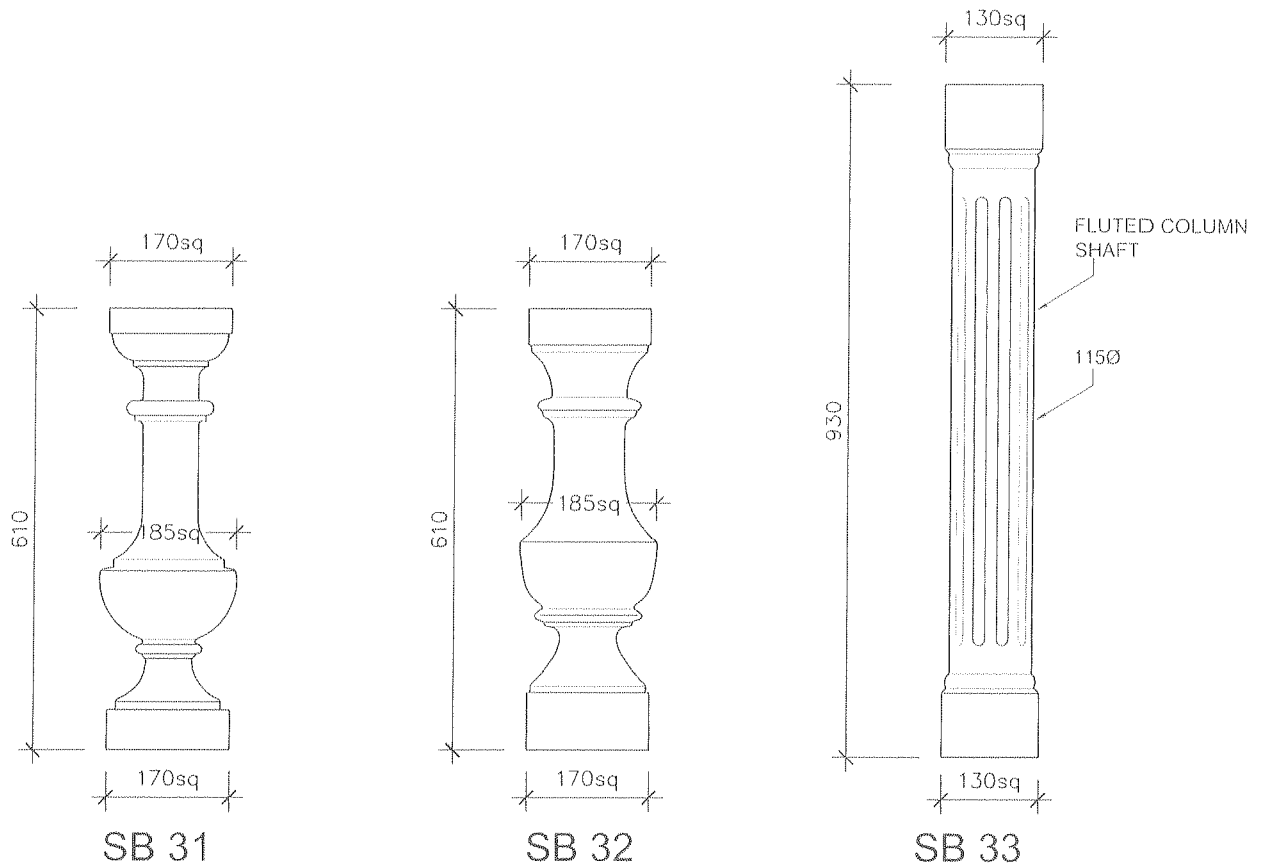

COLONIAL SANDSTONE PRODUCTS PTY LTD

SANDSTONE BALUSTRADE (S.B)

SB1 760 SQ FRENCH

SB2 505 SQ FRENCH

SB3 347 SQ FRENCH

SB4 760 SQ FLUTED
SCALE: 1:10

SB5 330 SQ NEW
ROMAN STRAIGHT

SB6 765
MEDITERRANEAN

SB18 500 SPANISH PLAIN

SCALE: 1:10

COLONIAL SANDSTONE PRODUCTS PTY LTD

SANDSTONE BALUSTRADE (S.B)

SB19 COLONIAL 800

SB20 760 ROMAN STRAIGHT

SB21 675 SQ FLUTED

SB 22 760 MEXICAN

SB 23 500 MEXICAN

SB 24 340 SPANISH FANCY

SCALE: 1:10

COLONIAL SANDSTONE PRODUCTS PTY LTD

SANDSTONE BALUSTRADE (S.B)

SB 25

SB 26

SB 27

SB 28

SB 29

SB 30

SCALE: 1:10

COLONIAL SANDSTONE PRODUCTS PTY LTD

SANDSTONE BALUSTRADE (S.B)

SB 34
SCALE: 1:10

EXAMPLE OF BALUSTRADE USAGE
SCALE: NOT TO SCALE