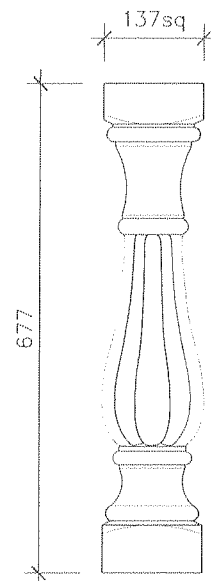

COLONIAL SANDSTONE PRODUCTS PTY LTD

SANDSTONE BALUSTRADE (S.B)

SB1 760 SQ FRENCH

SB2 505 SQ FRENCH

SB3 347 SQ FRENCH

SB4 760 SQ FLUTED
SCALE: 1:10

SB5 330 SQ NEW
ROMAN STRAIGHT

SB6 765
MEDITERRANEAN

COLONIAL SANDSTONE PRODUCTS PTY LTD

SANDSTONE BALUSTRADE (S.B)

SB7 760 SPANISH PLAIN

SB8 500 SPANISH PLAIN

SB9 327 SPANISH PLAIN

SB10 760 SPANISH FANCY

SB11 677 SPANISH FANCY

SB12 420 SPANISH FANCY

SCALE: 1:10

COLONIAL SANDSTONE PRODUCTS PTY LTD

SANDSTONE BALUSTRADE (S.B)

SB13 760 ROMAN FANCY

SB14 685 ROMAN FANCY

SB15 590 ROMAN FANCY

SB16 680 SPANISH PLAIN

SB17 677 SPANISH PLAIN

SB18 500 SPANISH PLAIN

SCALE: 1:10

COLONIAL SANDSTONE PRODUCTS PTY LTD

SANDSTONE BALUSTRADE (S.B)

SB19 COLONIAL 800

SB20 760 ROMAN STRAIGHT

SB21 675 SQ FLUTED

SB 22 760 MEXICAN