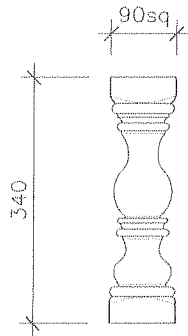

SB18 500 SPANISH PLAIN

SCALE: 1:10

COLONIAL SANDSTONE PRODUCTS PTY LTD

SANDSTONE BALUSTRADE (S.B)

SB19 COLONIAL 800

SB20 760 ROMAN STRAIGHT

SB21 675 SQ FLUTED

SB 22 760 MEXICAN

SB 23 500 MEXICAN

SB 24 340 SPANISH FANCY

SCALE: 1:10

COLONIAL SANDSTONE PRODUCTS PTY LTD

SANDSTONE BALUSTRADE (S.B)

SB 25

SB 26

SB 27

SB 28

SB 29

SB 30

SCALE: 1:10

COLONIAL SANDSTONE PRODUCTS PTY LTD

SANDSTONE BALUSTRADE (S.B)

SB 34
SCALE: 1:10

EXAMPLE OF BALUSTRADE USAGE
SCALE: NOT TO SCALE