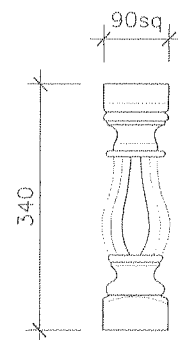

SB 24 340 SPANISH FANCY

SCALE: 1:10