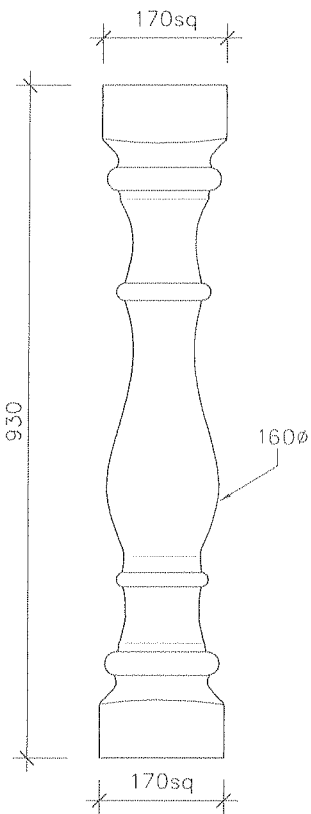

COLONIAL SANDSTONE PRODUCTS PTY LTD

SANDSTONE BALUSTRADE (S.B)

SB1 760 SQ FRENCH

SB2 505 SQ FRENCH

SB3 347 SQ FRENCH

SB4 760 SQ FLUTED
SCALE: 1:10

SB5 330 SQ NEW
ROMAN STRAIGHT

SB6 765
MEDITERRANEAN

SB18 500 SPANISH PLAIN

SCALE: 1:10

COLONIAL SANDSTONE PRODUCTS PTY LTD

SANDSTONE BALUSTRADE (S.B)

SB19 COLONIAL 800

SB20 760 ROMAN STRAIGHT

SB21 675 SQ FLUTED

SB 22 760 MEXICAN

SB 23 500 MEXICAN

SB 24 340 SPANISH FANCY

SCALE: 1:10

COLONIAL SANDSTONE PRODUCTS PTY LTD

SANDSTONE BALUSTRADE (S.B)

SB 25

SB 26

SB 27

SB 28

SB 29

SB 30

SCALE: 1:10

COLONIAL SANDSTONE PRODUCTS PTY LTD

SANDSTONE BALUSTRADE (S.B)

SB 34
SCALE: 1:10

EXAMPLE OF BALUSTRADE USAGE
SCALE: NOT TO SCALE