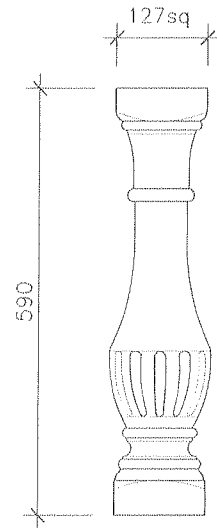

COLONIAL SANDSTONE PRODUCTS PTY LTD

SANDSTONE BALUSTRADE (S.B)

SB1 760 SQ FRENCH

SB2 505 SQ FRENCH

SB3 347 SQ FRENCH

SB4 760 SQ FLUTED
SCALE: 1:10

SB5 330 SQ NEW
ROMAN STRAIGHT

SB6 765
MEDITERRANEAN

SCALE: 1:10

COLONIAL SANDSTONE PRODUCTS PTY LTD

SANDSTONE BALUSTRADE (S.B)

SB13 760 ROMAN FANCY

SB14 685 ROMAN FANCY

SB15 590 ROMAN FANCY

SB16 680 SPANISH PLAIN

SB17 677 SPANISH PLAIN

SB18 500 SPANISH PLAIN

SCALE: 1:10

COLONIAL SANDSTONE PRODUCTS PTY LTD

SANDSTONE BALUSTRADE (S.B)

SB19 COLONIAL 800

SB20 760 ROMAN STRAIGHT

SB21 675 SQ FLUTED

SB 22 760 MEXICAN