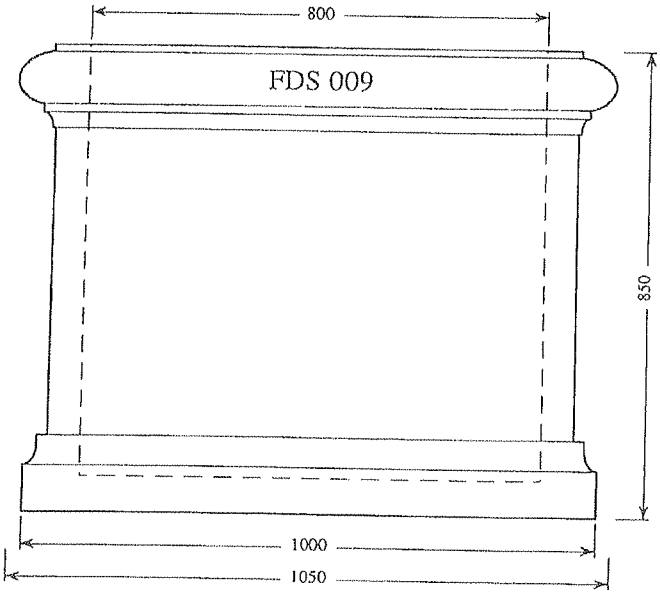

FORMSTONE DESIGNER RANGE